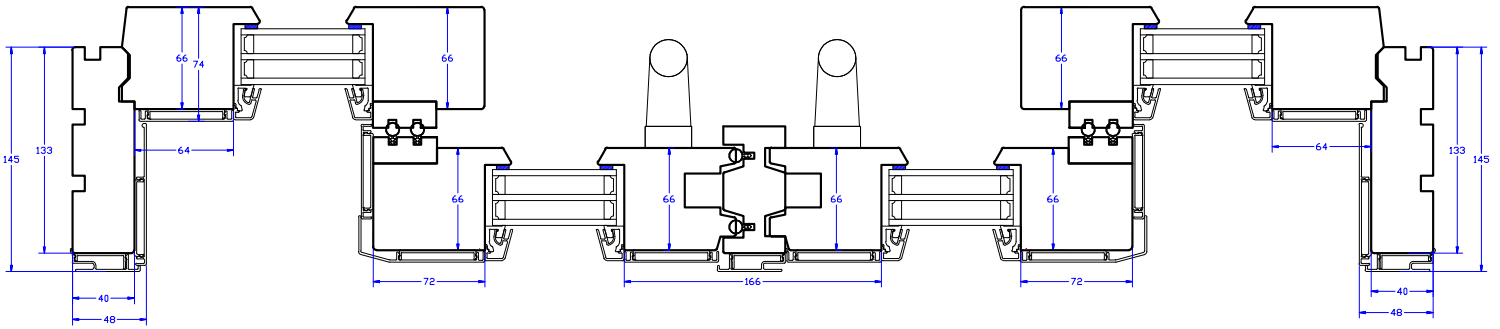

Vertical

55mm threshold / tröskel

RAW PANORAMA DRAWINGS / RITNINGAR

4-panel door / 4-panelsdörr

Horizontal

25mm threshold / tröskel

55mm threshold / tröskel

Vertical